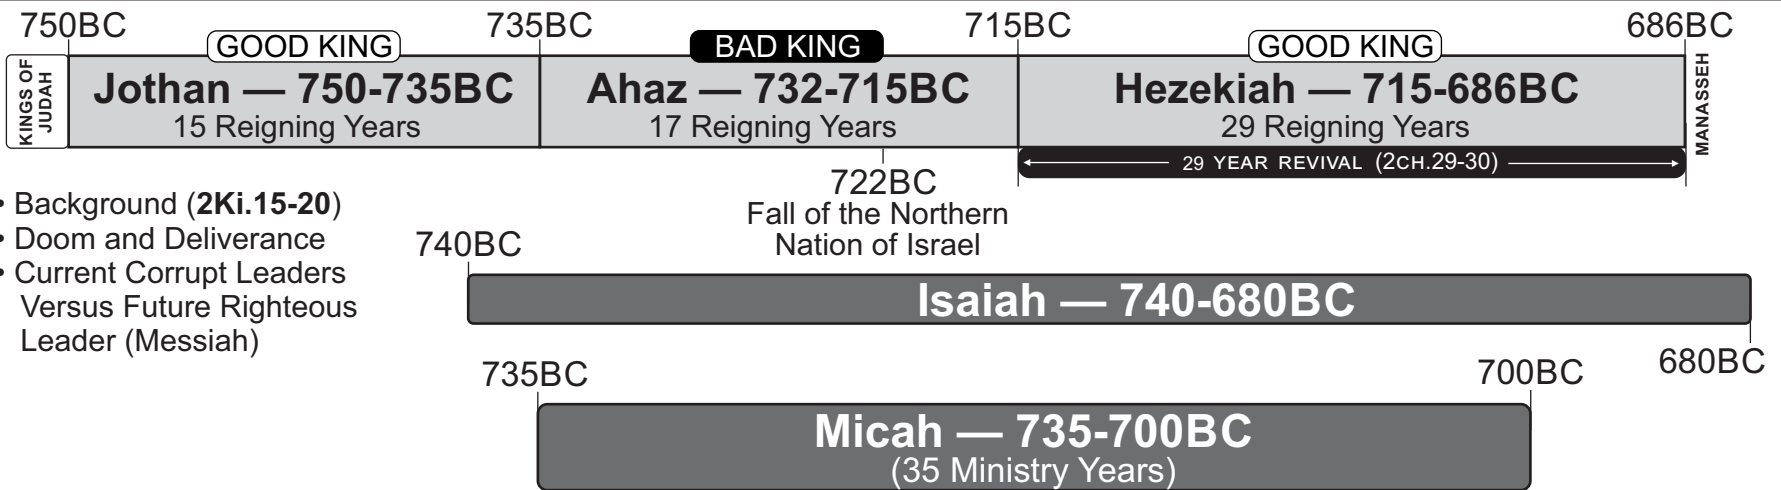

HISTORICAL CONTEXT OF MICAH

- Background (**2Ki.15-20**)
- Doom and Deliverance
- Current Corrupt Leaders Versus Future Righteous Leader (Messiah)