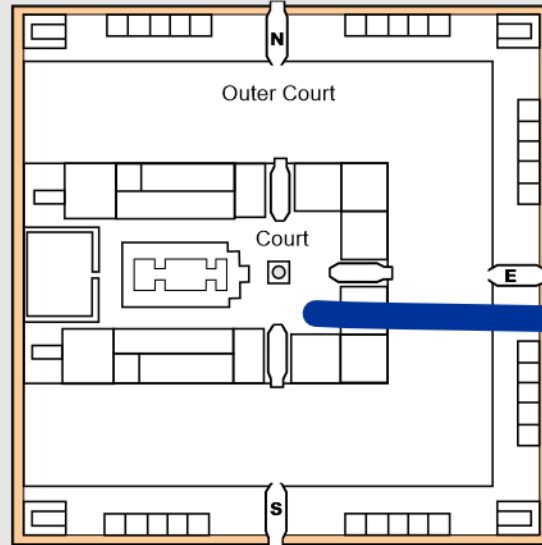

50.505 MILES SQUARE

25,000 Cubits Long and 10,000 Cubits Wide (Ek.45:5)

The Great Sea

Prince's Portion (Ek.48:21)

Levites Portion (Ek.45:5)

20.202 Miles Square

Prince's Portion (Ek.48:21)

The Sanctuary (Ek.48:21)