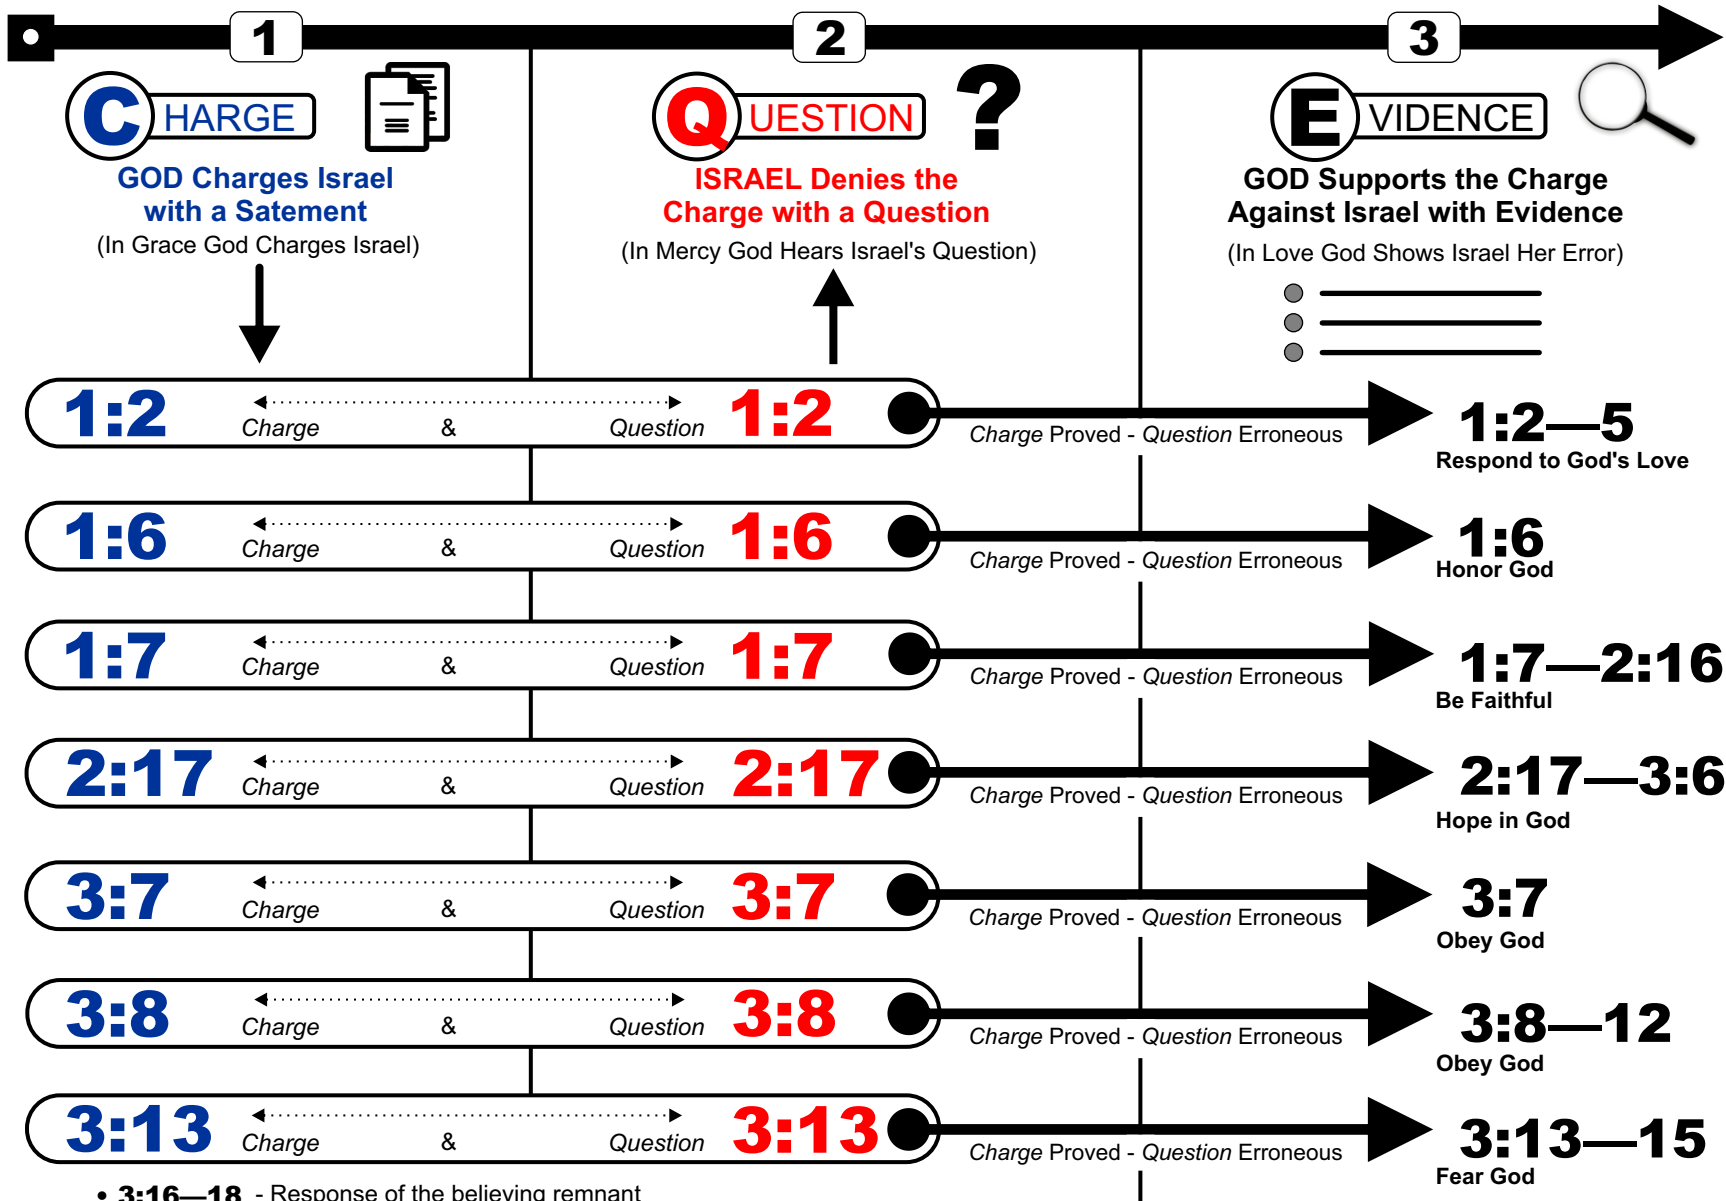

# MALACHI CONVERSATION TECHNIQUE

Malachi's style differs from other prophets because he employs a confrontational approach, instead of simply delivering a message to his audience. This style is like God having a dialogue with His people.

- **3:16—18** - Response of the believing remnant
- **4:1—6** - The Great Day of the Lord